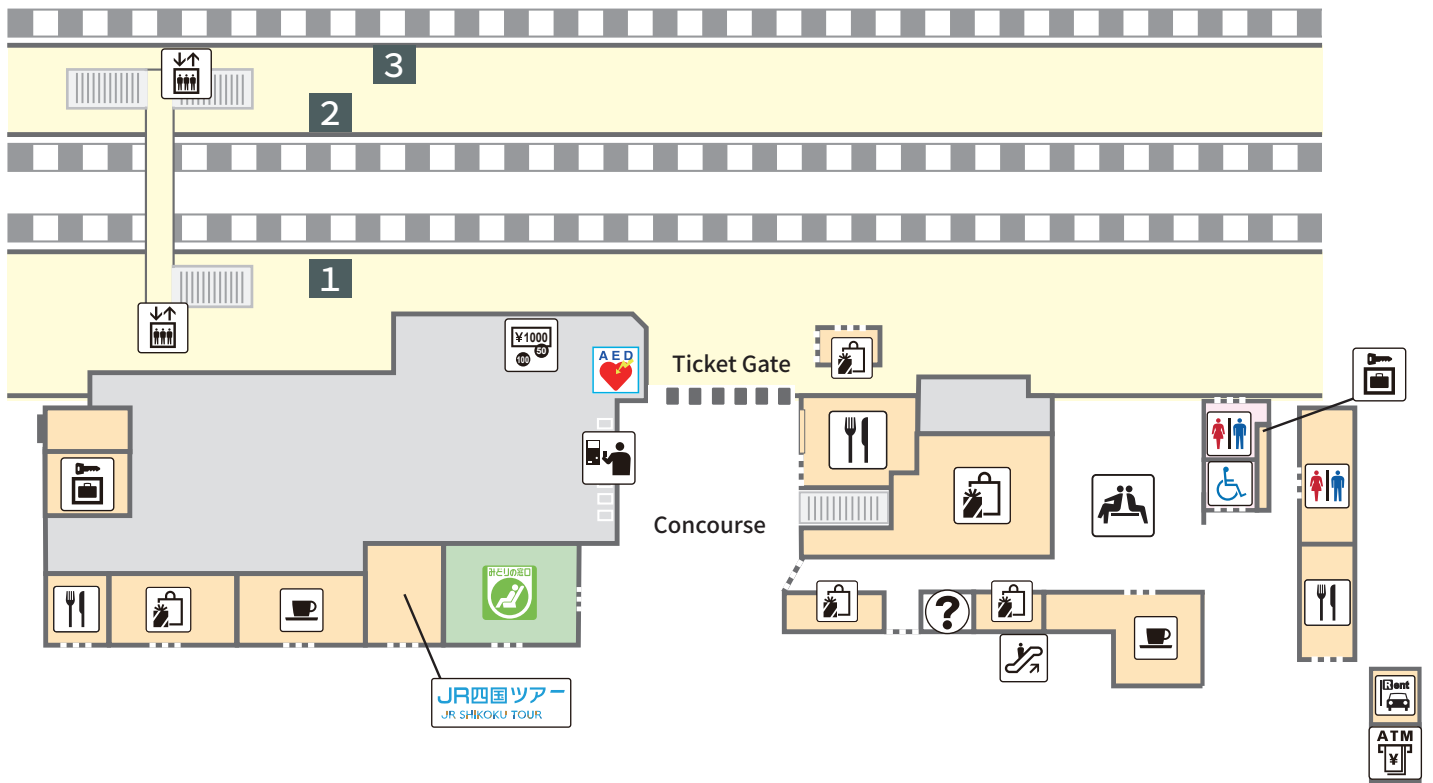

Matsuyama station

for Takamatsu

Escalator

Coin lockers

Fare Adjustment

Restroom

Elevator

Ticket machine

Stairs

Accessible facility

Tourism information center

ATM

Green Tickets Counter

AED

JR Rent-A-Car

Lounge

1~3 Platform

JR 四国ツアー
JR SHIKOKU TOUR

JR Shikoku Tour Matsuyama Branch (JR Shikoku Travel Service Center)