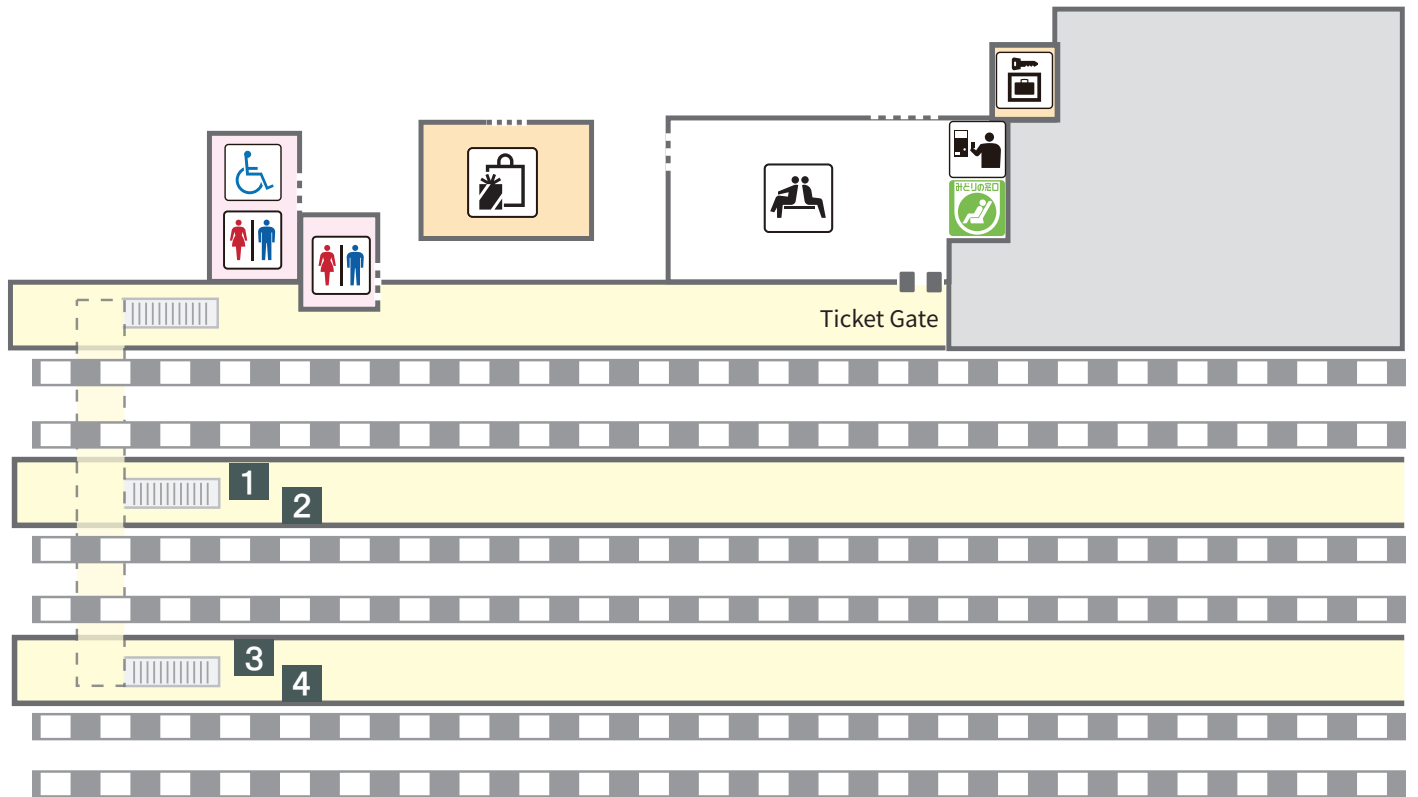

Tadotsu station

for Takamatsu

Coin lockers

Ticket machine

Lounge

Restroom

Stairs

Accessible facility

Green Tickets Counter

1~4

Platform