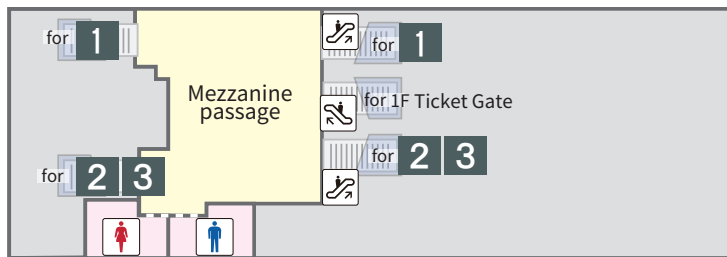

Sakaide station

1F

for Takamatsu

2F

3F

Escalator	Coin lockers	Stairs	Restroom
Elevator	Ticket machine	1 ~ 3 Platform	Accessible facility
Tourism information center	ATM	Lunch Box	Green Tickets Counter
AED	JR Rent-A-Car	Lounge	