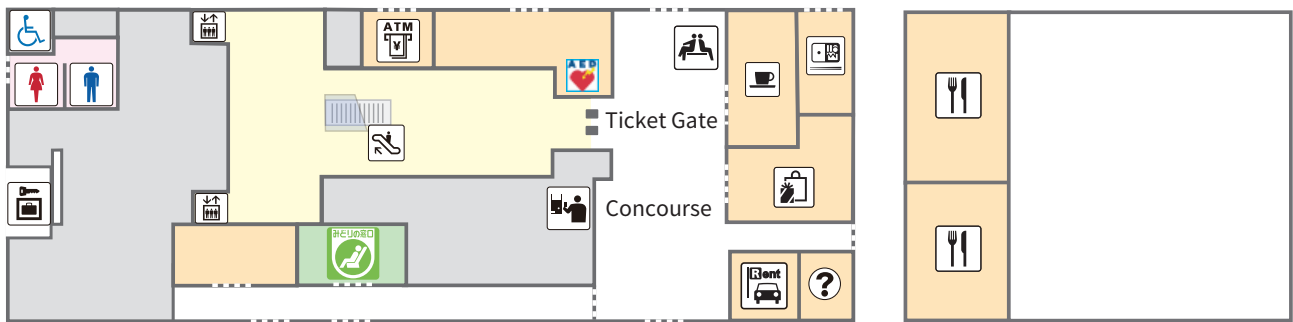

Sakaide station

1F

for Takamatsu

2F

3F

Escalator	Coin lockers	Stairs	Restroom
Elevator	Ticket machine	1 ~ 3 Platform	Accessible facility
Tourism information center	ATM	Lunch Box	Green Tickets Counter
AED	JR Rent-A-Car	Lounge	