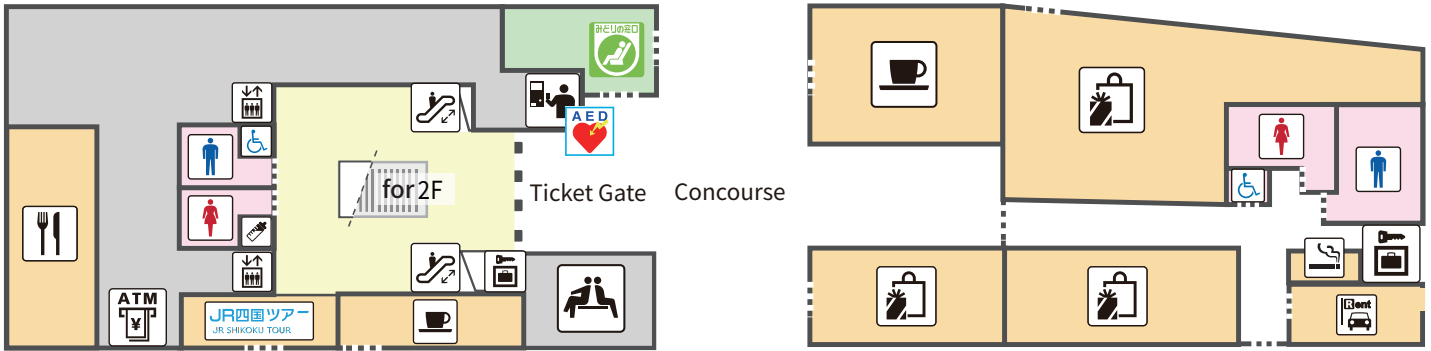

Kōchi station

1F

2F

Kōchi Station "Anpanman Train Hiroba"

3F

for Takamatsu

- | | | | |
|-----------|----------------|-----------------------|--|
| Escalator | Coin lockers | Stairs | Restroom |
| Elevator | Ticket machine | Green Tickets Counter | Accessible facility |
| ATM | Nursery | Smoking area | JR Rent-A-Car |
| Lounge | AED | 1~4 Platform | JR Shikoku Tour Kochi Branch
(JR Shikoku Travel Service Center) |