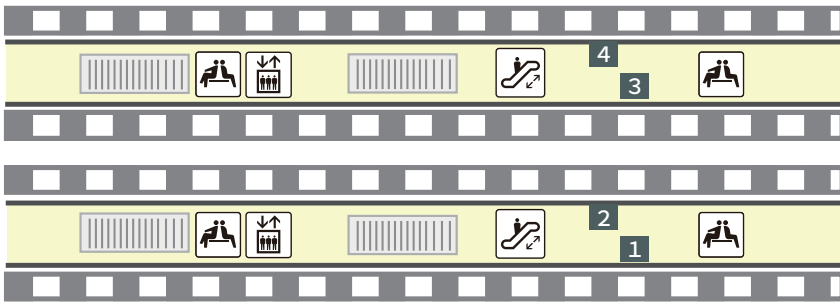

Kōchi station

1F

2F

Kōchi Station "Anpanman Train Hiroba"

3F

for Takamatsu

- | | | | |
|-----------|----------------|-----------------------|--|
| Escalator | Coin lockers | Stairs | Restroom |
| Elevator | Ticket machine | Green Tickets Counter | Accessible facility |
| ATM | Nursery | Smoking area | JR Rent-A-Car |
| Lounge | AED | 1~4 Platform | JR Shikoku Tour Kochi Branch
(JR Shikoku Travel Service Center) |