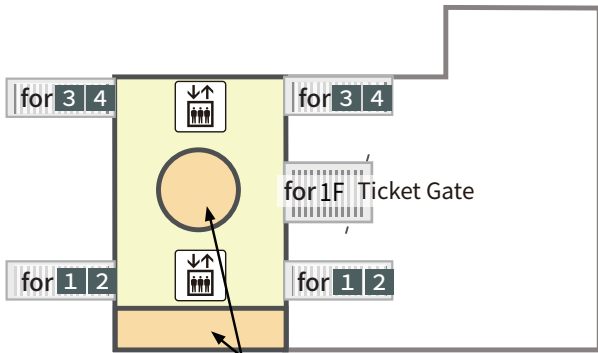

Kōchi station

1F

2F

Kōchi Station "Anpanman Train Hiroba"

3F

for Takamatsu

- | | | | |
|-----------|----------------|-----------------------|--|
| Escalator | Coin lockers | Stairs | Restroom |
| Elevator | Ticket machine | Green Tickets Counter | Accessible facility |
| ATM | Nursery | Smoking area | JR Rent-A-Car |
| Lounge | AED | 1~4 Platform | JR Shikoku Tour Kochi Branch
(JR Shikoku Travel Service Center) |