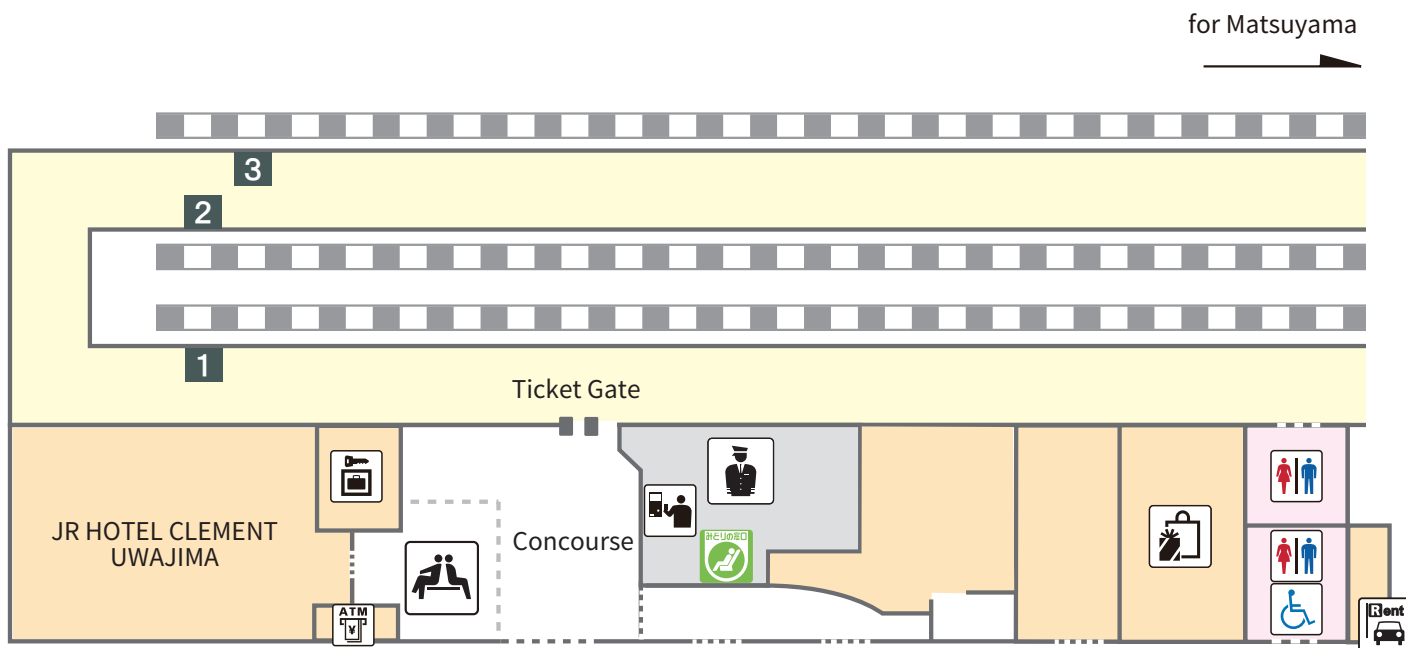

# Uwajima station

- |                |                |                       |                     |
|----------------|----------------|-----------------------|---------------------|
| Coin lockers   | Ticket machine | Green Tickets Counter | Restroom            |
| Lounge         | ATM            | JR Rent-A-Car         | Accessible facility |
| Station Office | 1~3 Platform   |                       |                     |