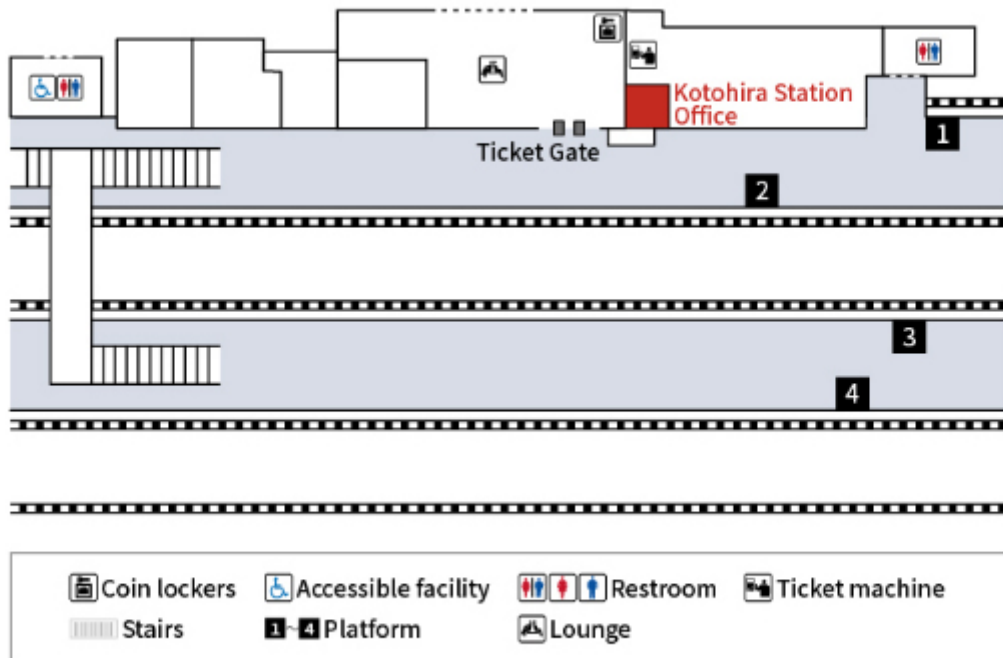

Kotohira Station will resume handling of the All SHIKOKU Rail Pass

Exchange and sales of All SHIKOKU Rail Pass at Kotohira Station will resume on June 25, 2024.

From June 25, 2024

Kotohira Station (10:00AM – 5:00PM)

Purchase in Japan (**cash only**)

Exchange an MCO

Exchange an E-MCO

Please access the link below for more information on purchasing and exchange locations.

<https://shikoku-railwaytrip.com/pass-information/#all-purchase>